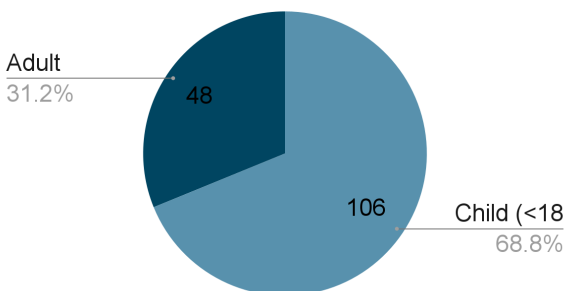

2022 at a glance

Photo: Emma gets matched to a donated bike so she can ride with the High School Team

Bikes matched: 154 this year, 212 total

Volunteer mechanics: 20+ volunteers (+5)

Volunteer hours: 120 this year, 230 total

Bikes repaired: 350 this year, 430 total

Total Bikes Matched '22

PARTNERS

- Boys and Girls Club of Steamboat Springs
- The Cycle Effect
- Steamboat Springs Winter Sports Club
- Partners in Routt County
- Steamboat Springs Workforce Center
- Integrated Community
- Steamboat Creates
- Craig Scheckman Family Foundation
- The Rotary Club of Steamboat Springs
- Ski Town Rotary
- Mark Satkiewicz Legacy Fund Dirt to Snow
- Tour de Steamboat
- Iron Wheel Trading